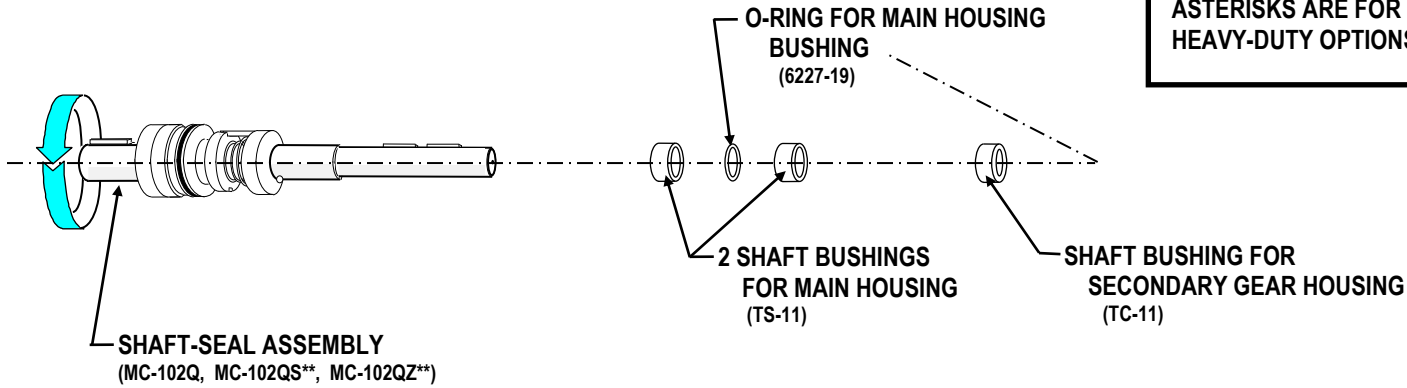

PARTS FOR MODEL TYPE MC-2Q PUMPS

**** NOTE: PARTS INDICATED BY ASTERISKS ARE FOR SPECIAL OR HEAVY-DUTY OPTIONS**

SMITH PRECISION PRODUCTS COMPANY
 P.O. Box 276, Newbury Park, CA 91319 USA
 1299 Lawrence Drive, Newbury Park, CA 91320 USA
 Tel.: 805/498-6616 FAX: 805/499-2867
 e-mail: INFO@smithpumps.com web: www.smithpumps.com