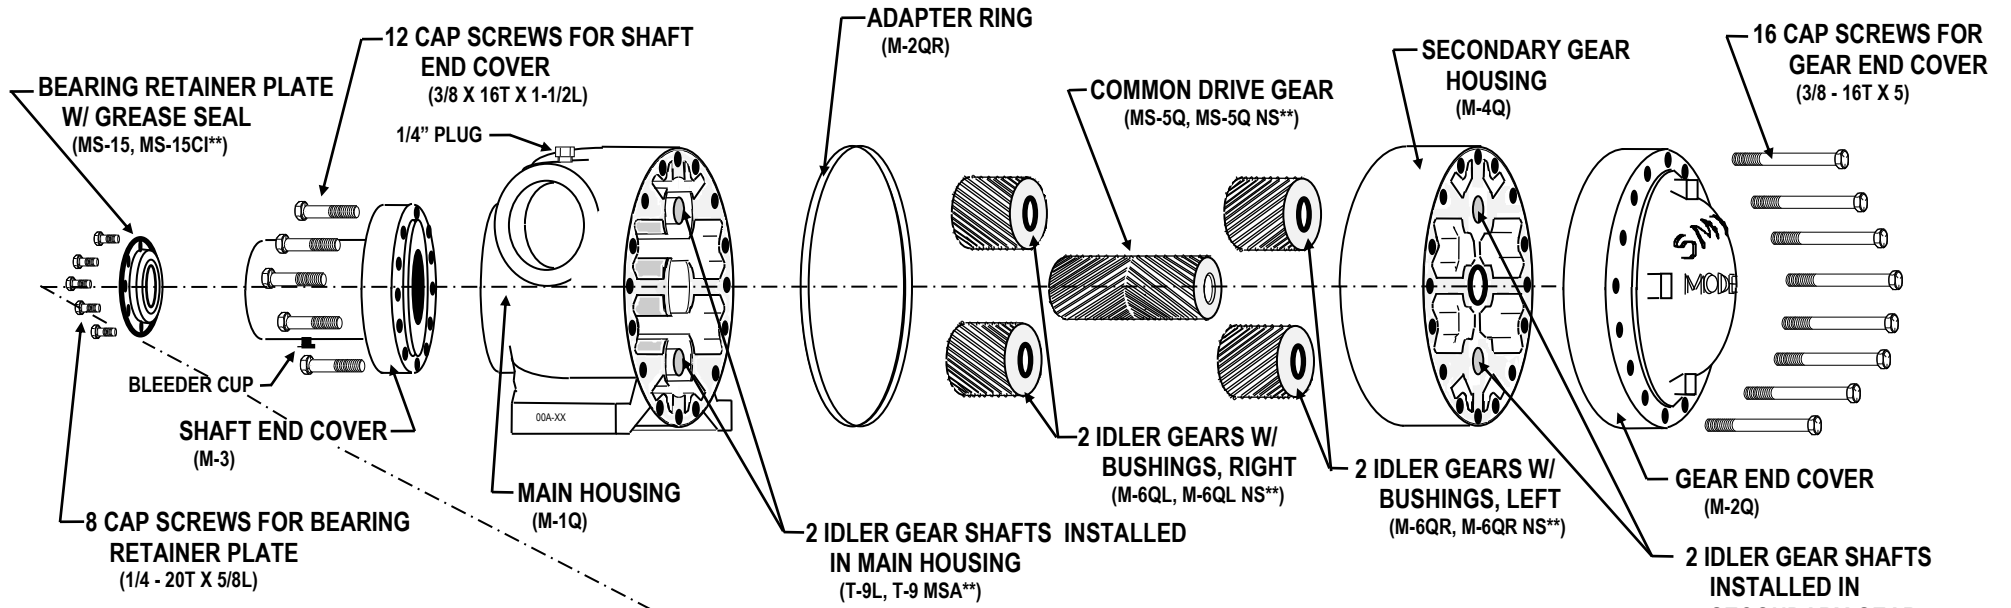

PARTS FOR MODEL TYPE MC-2Q PUMPS

**** NOTE: PARTS INDICATED BY ASTERISKS ARE FOR SPECIAL OR HEAVY-DUTY OPTIONS**

SMITH PRECISION PRODUCTS COMPANY
 P.O. Box 276, Newbury Park, CA 91319 USA
 1299 Lawrence Drive, Newbury Park, CA 91320 USA
 Tel.: 805/498-6616 FAX: 805/499-2867
 e-mail: INFO@smithpumps.com web: www.smithpumps.com