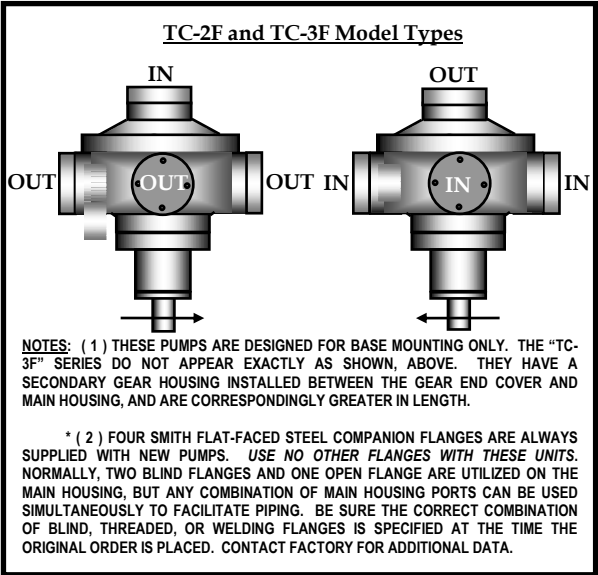

PARTS FOR MODEL TYPE TC-2F, TC-2LF**, TC-3F, OR TC-3LF **

**** NOTE: PARTS OR MODEL TYPES INDICATED BY ASTERISKS ARE FOR SPECIAL OR HEAVY-DUTY APPLICATIONS.**

SMITH PRECISION PRODUCTS COMPANY
 P.O. Box 276, Newbury Park, CA 91319 USA
 1299 Lawrence Drive, Newbury Park, CA 91320 USA
 Tel.: 805/498-6616 FAX: 805/499-2867
 e-mail: INFO@smithpumps.com web: www.smithpumps.com