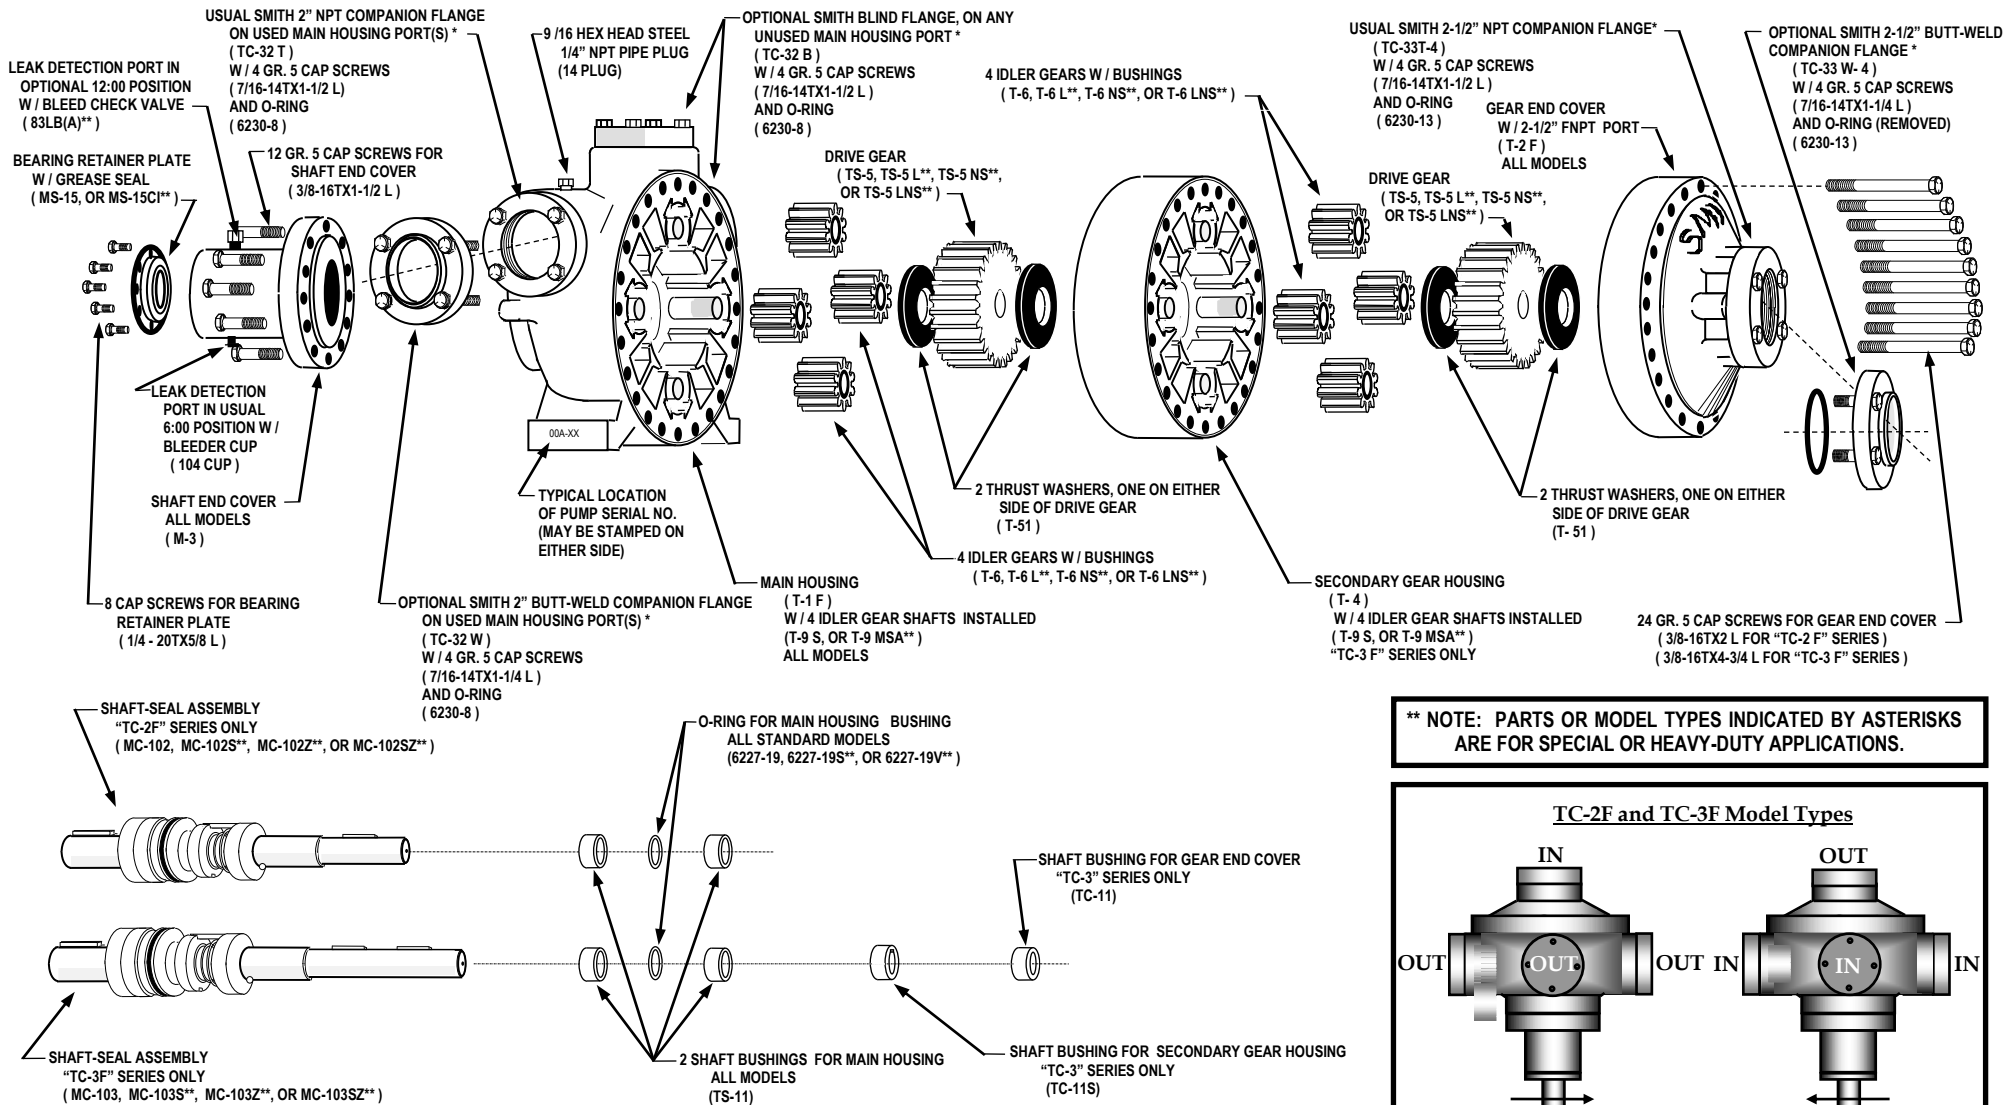

PARTS FOR MODEL TYPE TC-2F, TC-2LF**, TC-3F, OR TC-3LF **

**** NOTE: PARTS OR MODEL TYPES INDICATED BY ASTERISKS ARE FOR SPECIAL OR HEAVY-DUTY APPLICATIONS.**

SMITH PRECISION PRODUCTS COMPANY
 P.O. Box 276, Newbury Park, CA 91319 USA
 1299 Lawrence Drive, Newbury Park, CA 91320 USA
 Tel.: 805/498-6616 FAX: 805/499-2867
 e-mail: INFO@smithpumps.com web: www.smithpumps.com