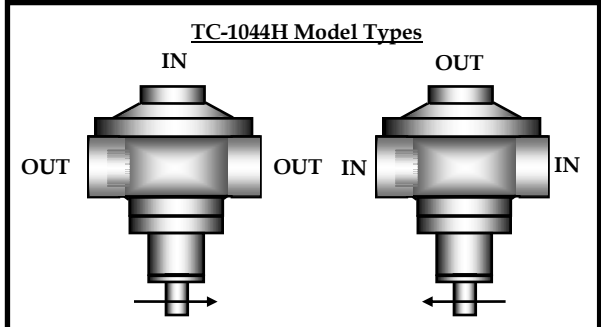

# PARTS FOR MODEL TYPE TC-1044H, OR TC-1044HL\*\*

**\*\* NOTE: PARTS OR MODEL TYPES INDICATED BY ASTERISKS ARE FOR SPECIAL OR HEAVY-DUTY APPLICATIONS.**

**\* NOTE: THE "TC-1044H" SERIES HAVE MULTIPLE PORTING AS DENOTED, ABOVE, TO FACILITATE PIPING. A BLACK IRON PIPE PLUG UTILIZED DURING REQUIRED FACTORY TEST PROCEDURES, REMAINS LOOSELY INSTALLED IN ONE OF THE MAIN HOUSING PORTS TO PREVENT ENTRANCE OF MOISTURE AND DEBRIS BEFORE THE UNIT IS PUT INTO SERVICE. DO NOT USE THE PUMP WITH THIS PLUG, UNLESS IT IS APPROVED FOR THE PARTICULAR SERVICE INTENDED. SEE APPROPRIATE SERVICE MANUALS, APPLICABLE SAFETY REGULATIONS, OR CONTACT THE FACTORY FOR ADDITIONAL INFORMATION.**