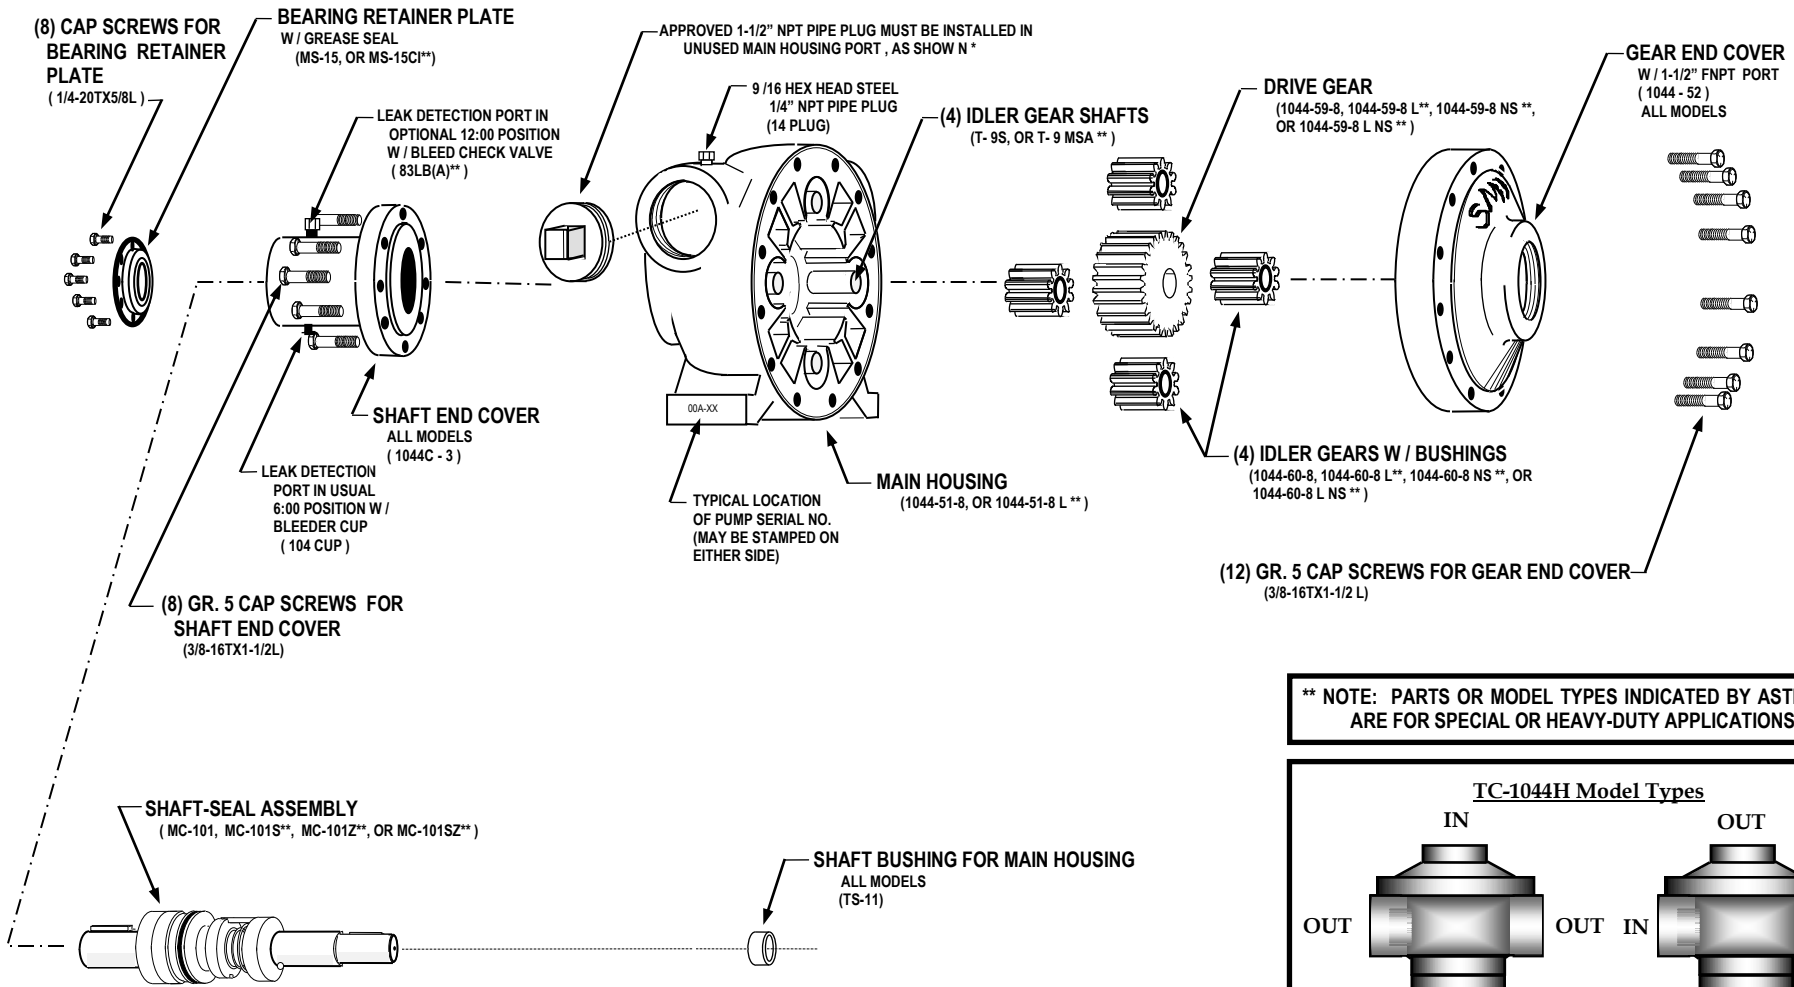

# PARTS FOR MODEL TYPE TC-1044H, OR TC-1044HL\*\*

**\*\* NOTE: PARTS OR MODEL TYPES INDICATED BY ASTERISKS ARE FOR SPECIAL OR HEAVY-DUTY APPLICATIONS.**

**\* NOTE: THE "TC-1044H" SERIES HAVE MULTIPLE PORTING AS DENOTED, ABOVE, TO FACILITATE PIPING. A BLACK IRON PIPE PLUG UTILIZED DURING REQUIRED FACTORY TEST PROCEDURES, REMAINS LOOSELY INSTALLED IN ONE OF THE MAIN HOUSING PORTS TO PREVENT ENTRANCE OF MOISTURE AND DEBRIS BEFORE THE UNIT IS PUT INTO SERVICE. DO NOT USE THE PUMP WITH THIS PLUG, UNLESS IT IS APPROVED FOR THE PARTICULAR SERVICE INTENDED. SEE APPROPRIATE SERVICE MANUALS, APPLICABLE SAFETY REGULATIONS, OR CONTACT THE FACTORY FOR ADDITIONAL INFORMATION.**