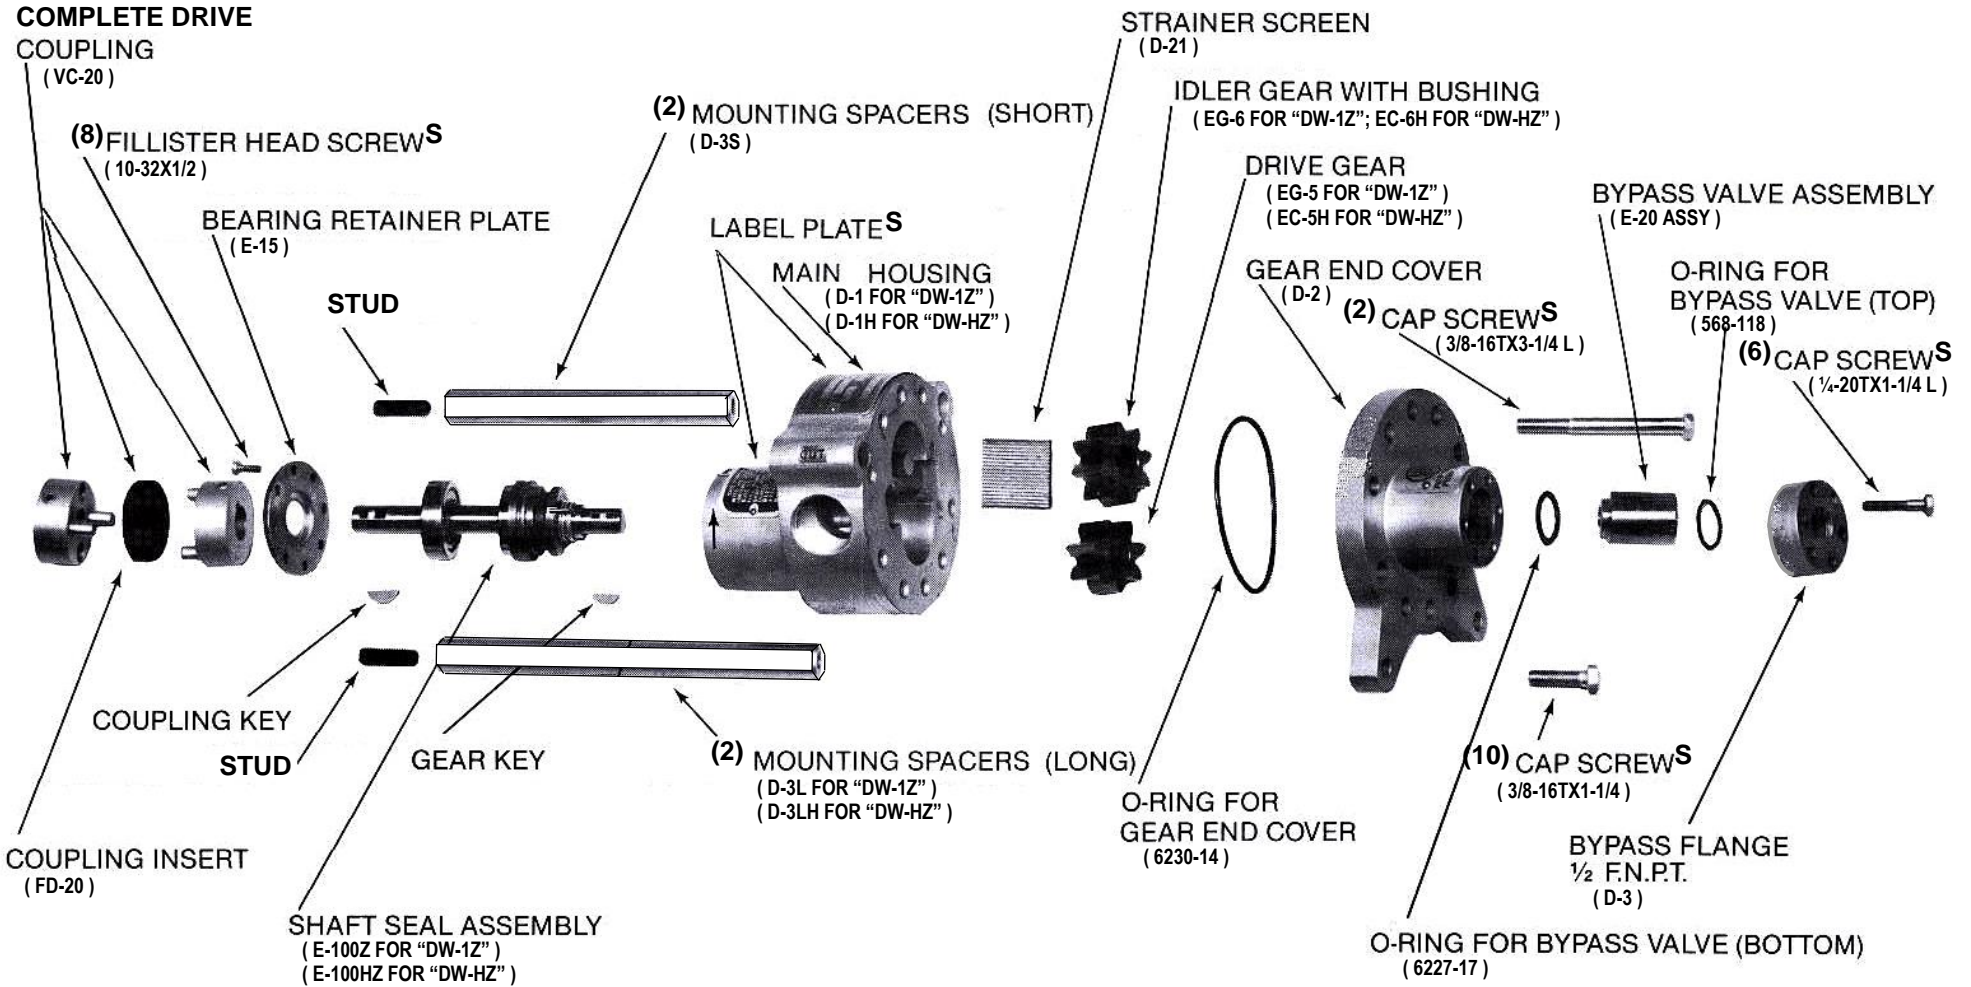

**PARTS FOR MODEL TYPE DW-1Z OR DW-HZ**

**SMITH PRECISION PRODUCTS COMPANY**

P.O. Box 276, Newbury Park, CA 91319 USA  
 1299 Lawrence Drive, Newbury Park, CA 91320 USA  
 Tel.: 805/498-6616 FAX: 805/499-2867