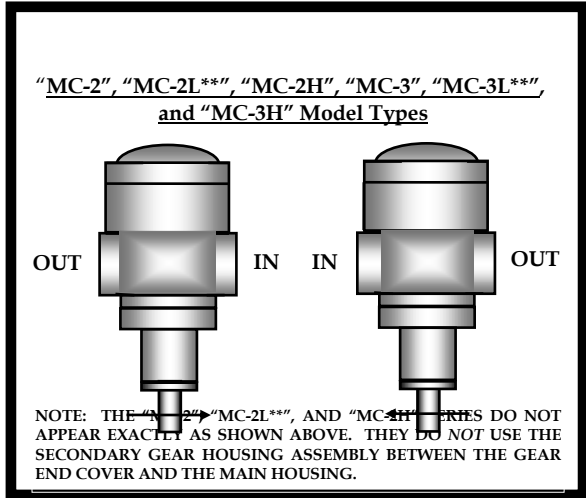

**PARTS FOR MODEL TYPE MC-2, MC-2H, MC-2L\*\*, MC-3, MC-3H, OR MC-3L\*\***

**\*\* NOTE: PARTS OR MODEL TYPES INDICATED BY ASTERISKS ARE FOR SPECIAL OR HEAVY-DUTY APPLICATIONS**

**SMITH PRECISION PRODUCTS COMPANY**  
 P.O. Box 276, Newbury Park, CA 91319 USA  
 1299 Lawrence Drive, Newbury Park, CA 91320 USA  
 Tel.: 805/498-6616 FAX: 805/499-2867  
 e-mail: INFO@smithpumps.com web: www.smithpumps.com