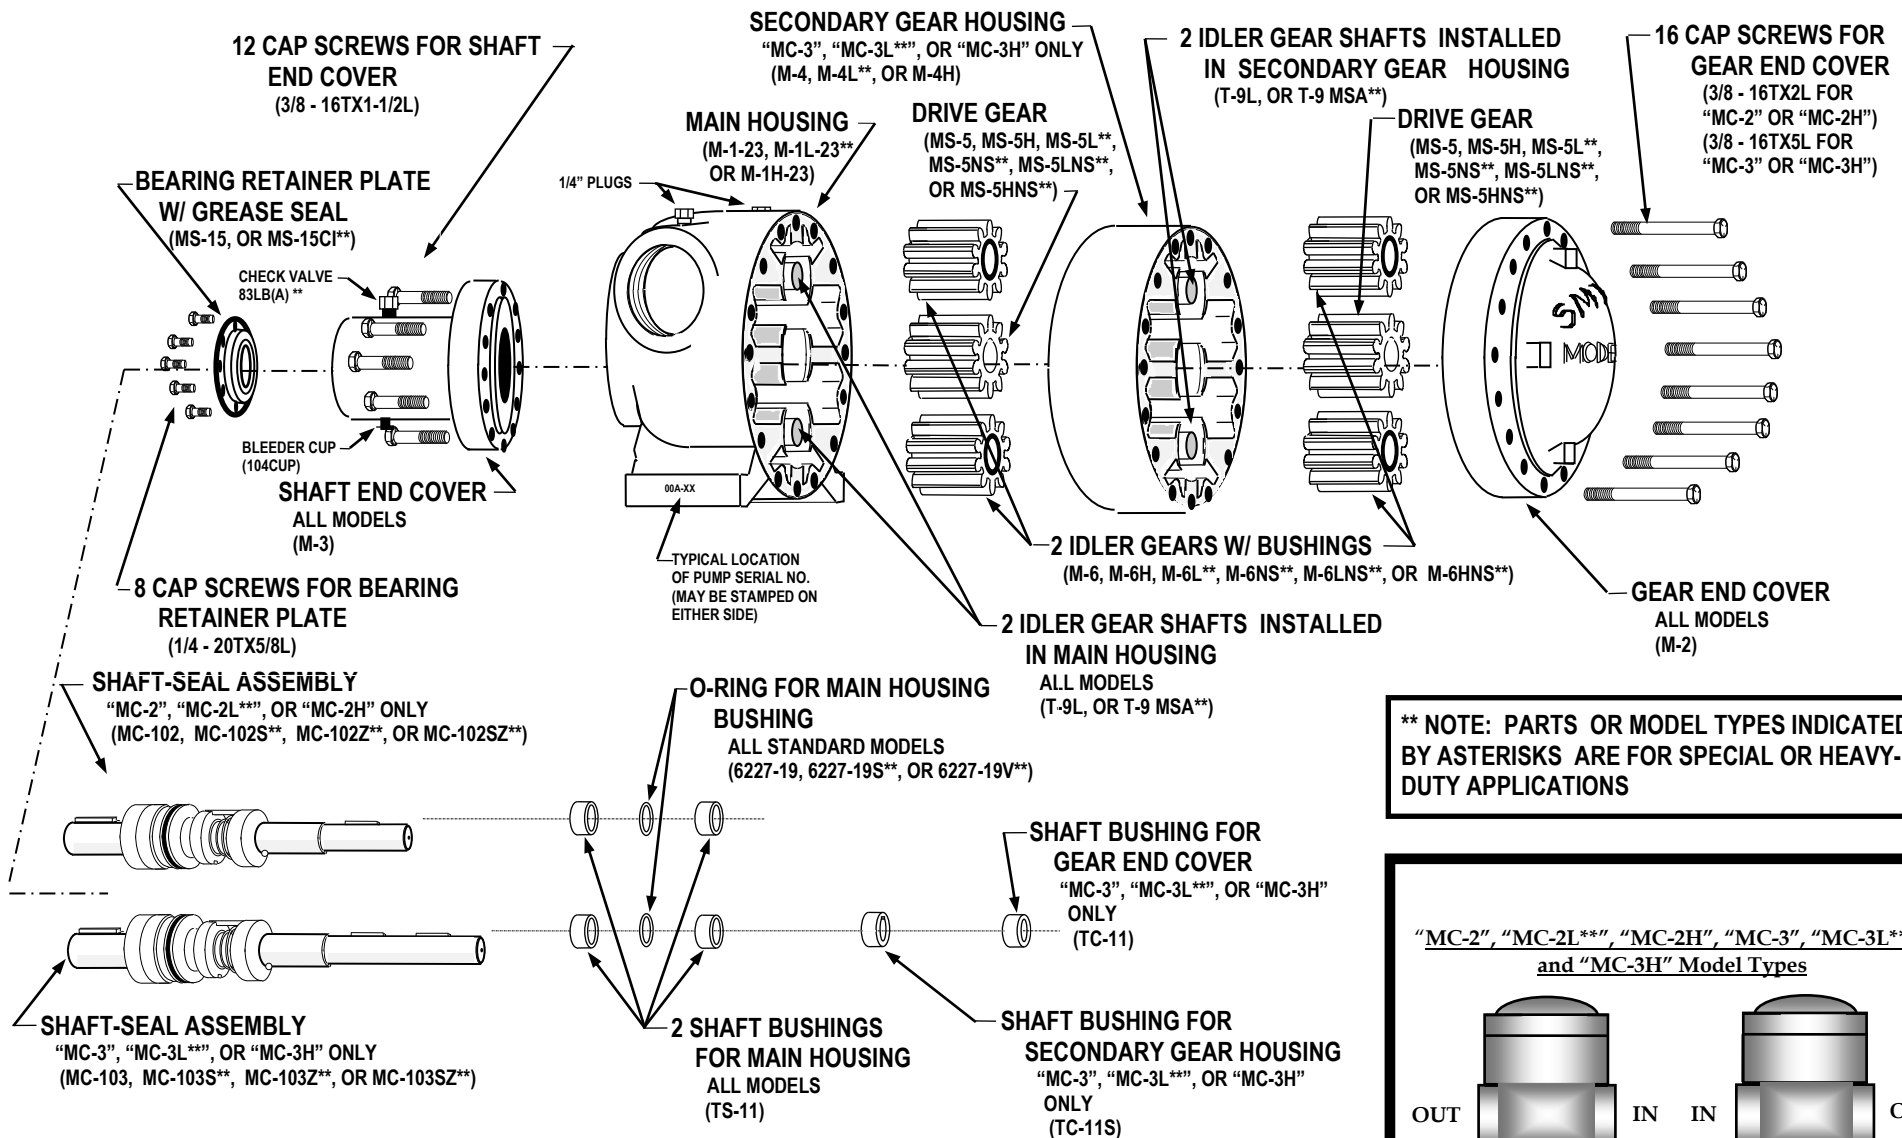

**PARTS FOR MODEL TYPE MC-2, MC-2H, MC-2L\*\*, MC-3, MC-3H, OR MC-3L\*\***

**\*\* NOTE: PARTS OR MODEL TYPES INDICATED BY ASTERISKS ARE FOR SPECIAL OR HEAVY-DUTY APPLICATIONS**

**SMITH PRECISION PRODUCTS COMPANY**  
 P.O. Box 276, Newbury Park, CA 91319 USA  
 1299 Lawrence Drive, Newbury Park, CA 91320 USA  
 Tel.: 805/498-6616 FAX: 805/499-2867  
 e-mail: INFO@smithpumps.com web: www.smithpumps.com