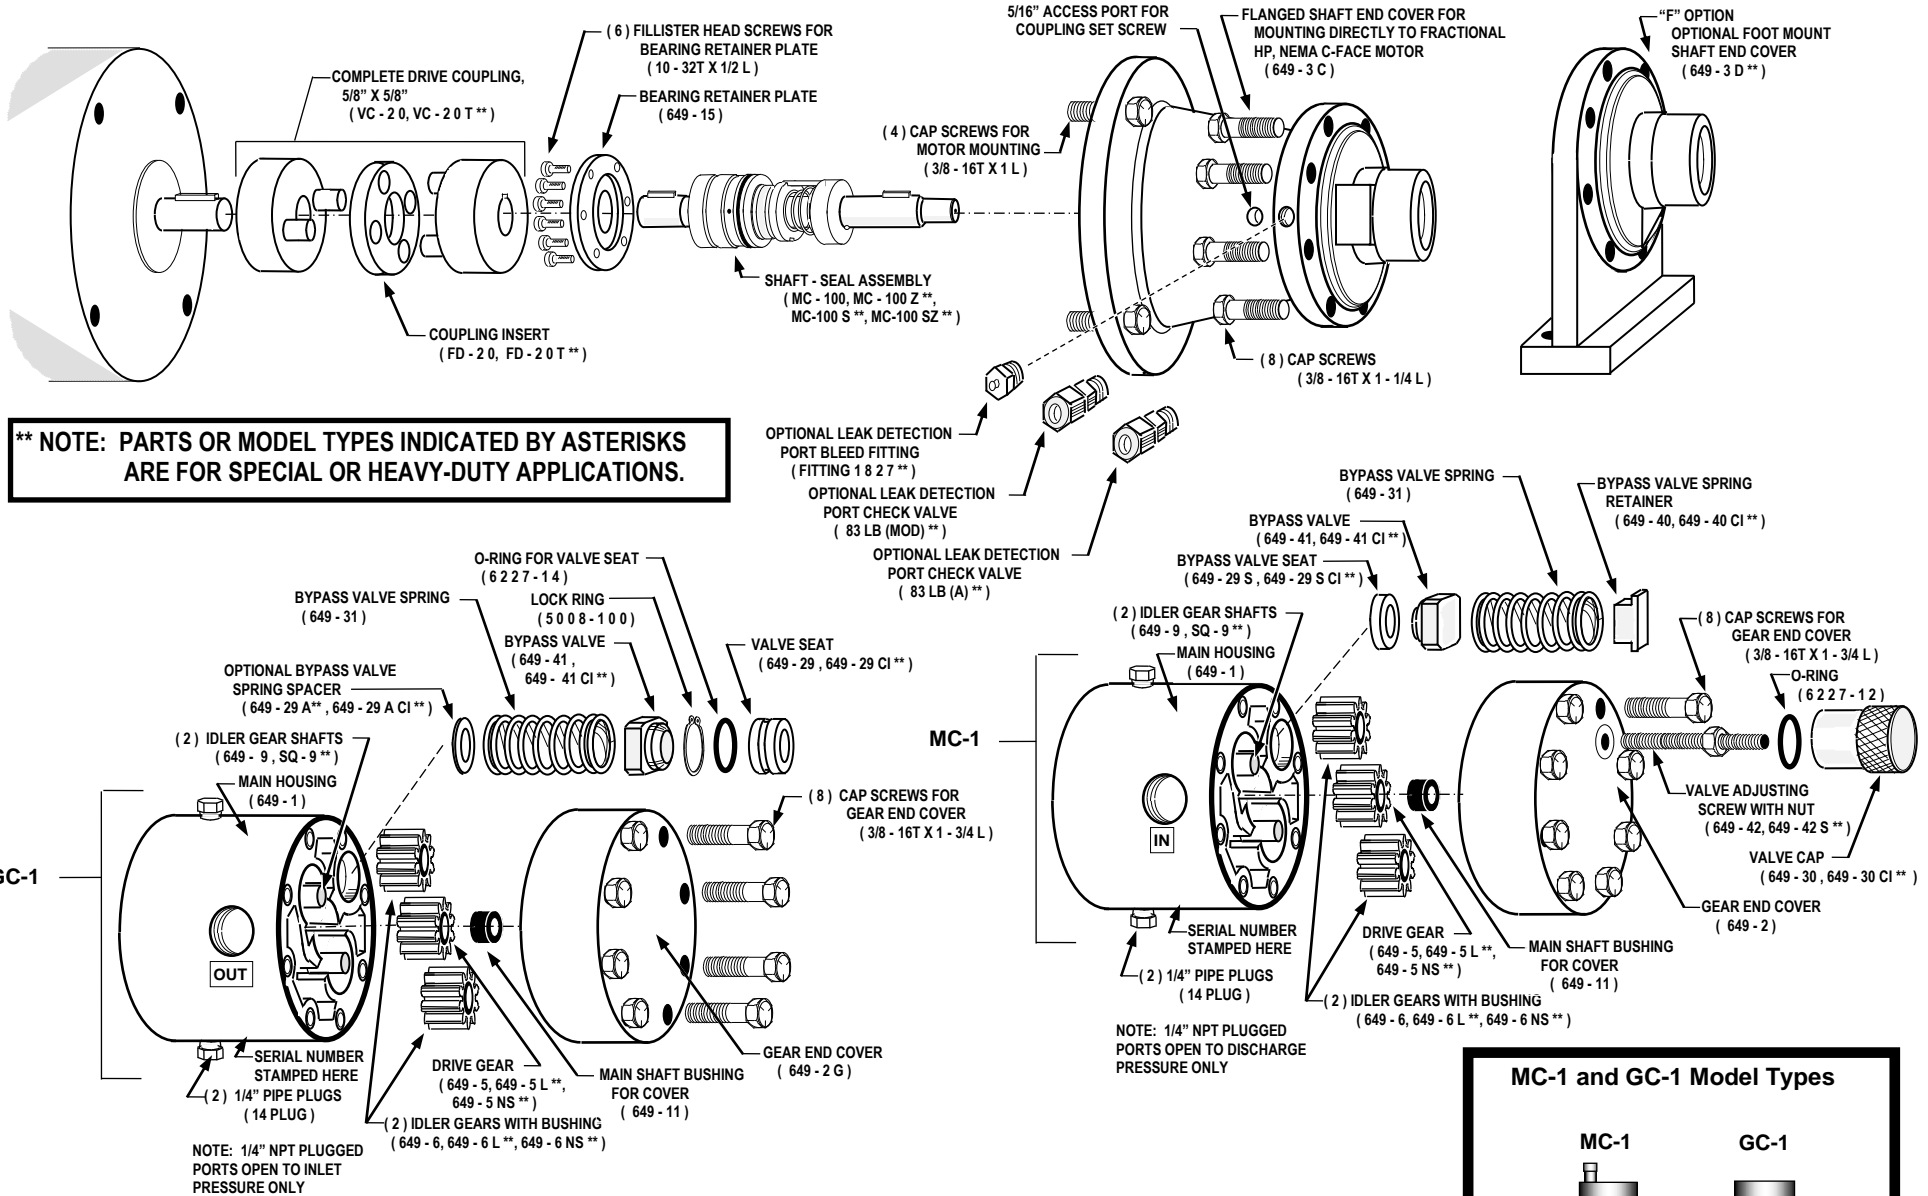

PARTS FOR MODEL TYPE GC-1, GC-1L, MC-1, OR MC-1L****

**** NOTE: PARTS OR MODEL TYPES INDICATED BY ASTERISKS ARE FOR SPECIAL OR HEAVY-DUTY APPLICATIONS.**

SMITH PRECISION PRODUCTS COMPANY
 P.O. Box 276, Newbury Park, CA 91319 USA
 1299 Lawrence Drive, Newbury Park, CA 91320 USA
 Tel.: 805/498-6616 FAX: 805/499-2867
 e-mail: INFO@smithpumps.com web: www.smithpumps.com