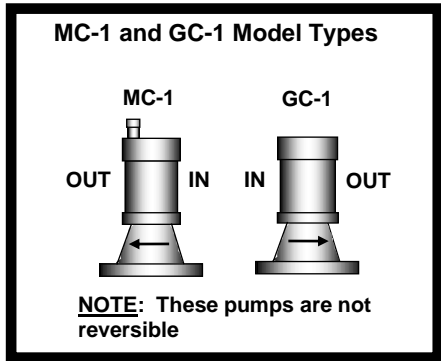

PARTS FOR MODEL TYPE GC-1, GC-1L, MC-1, OR MC-1L****

**** NOTE: PARTS OR MODEL TYPES INDICATED BY ASTERISKS ARE FOR SPECIAL OR HEAVY-DUTY APPLICATIONS.**

SMITH PRECISION PRODUCTS COMPANY
 P.O. Box 276, Newbury Park, CA 91319 USA
 1299 Lawrence Drive, Newbury Park, CA 91320 USA
 Tel.: 805/498-6616 FAX: 805/499-2867
 e-mail: INFO@smithpumps.com web: www.smithpumps.com